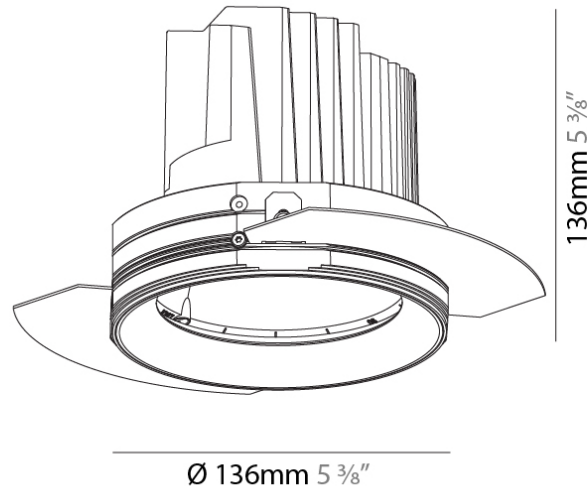

GENERAL

Series: Bioniq
 Subseries: Bioniq Round Adjustable
 Brand: Prolicht
 Division: Architectural
 Mounting Type: Trimless
 Mounting Location: Ceiling
 Subcategory: Downlight

PHYSICAL

Shape: Round
 Diameter (mm): 136
 Diameter (in): 5 3/8
 Height (mm): 136
 Height (in): 5 3/8
 Ceiling Thickness (mm): 10 / 12.5 / 15 / 25
 Ceiling Thickness (in): 3/8 or 1/2 or 9/16 or 1
 Min. Recessing Depth (mm): 150
 Min. Recessing Depth (in): 5 7/8
 Light Distribution: Adjustable / Downlight
 Weight (kg): 1.02
 Weight (lbs): 2.24
 Fixture Finish: SSR / BKV / CWI / CRY / HAB / UFT / ITA / RUA / FTG / MYG / LOD / PUS / FRO / FUP / KIA / POP / BLS / SPG / MEY / GOH / GUM / CHC / COM / ABZ / JAG / OBR / MOS / ROR
 Fixture Material: Aluminum Die Cast
 Cut-out Measurements: 140mm / 5 1/2"
 Upon Request: Unique Ceiling Thickness

OPTICAL

Reflector: 10
 Beam Angle: Narrow
 Adjustability: Rotational 355°; Tilt 30°
 Upon Request: Special Beam Angles

RATINGS AND CERTIFICATIONS

382, F 416-247-9319, www.zaneen.com
 Certified by Intertek for North American Standards. At the end of the existing Model #. For assistance on 'custom' specifications, contact zteam@zaneen.com.
 In a constant effort to supply the best product, we reserve the right to change specifications or materials without notice. The most recent specification sheets are found at zaneen.com
 IP rating: IP20